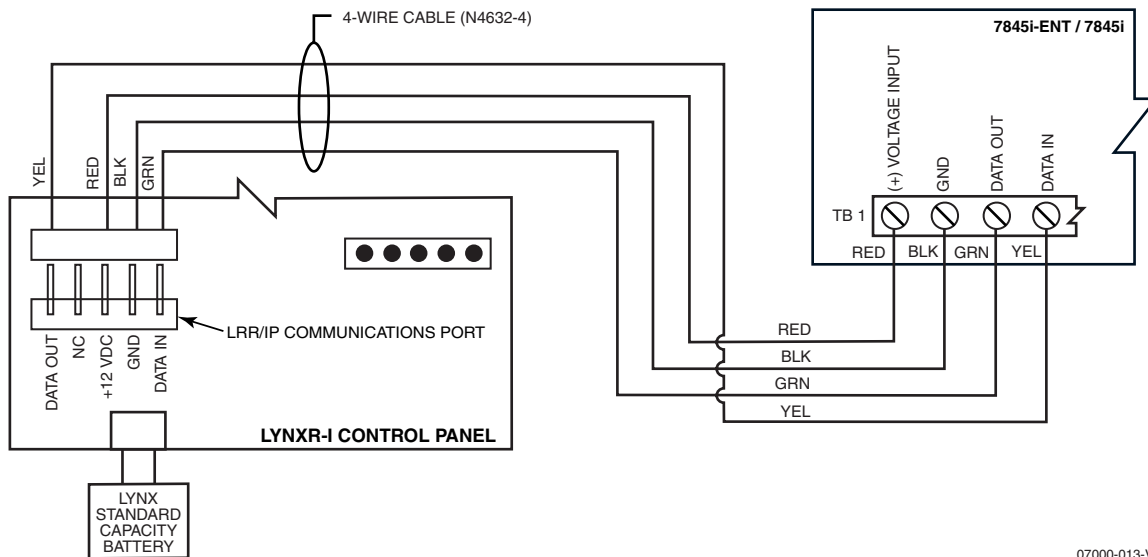

The diagram that appears on bottom of page 9 of the LYNXR-I Installation Instructions reversed the colors of wires at where they are connected to the AlarmNet 7845i-ENT/7845i.

Please use the following diagram if you are installing an AlarmNet 7845i-ENT/7845i with the LYNXR-I.